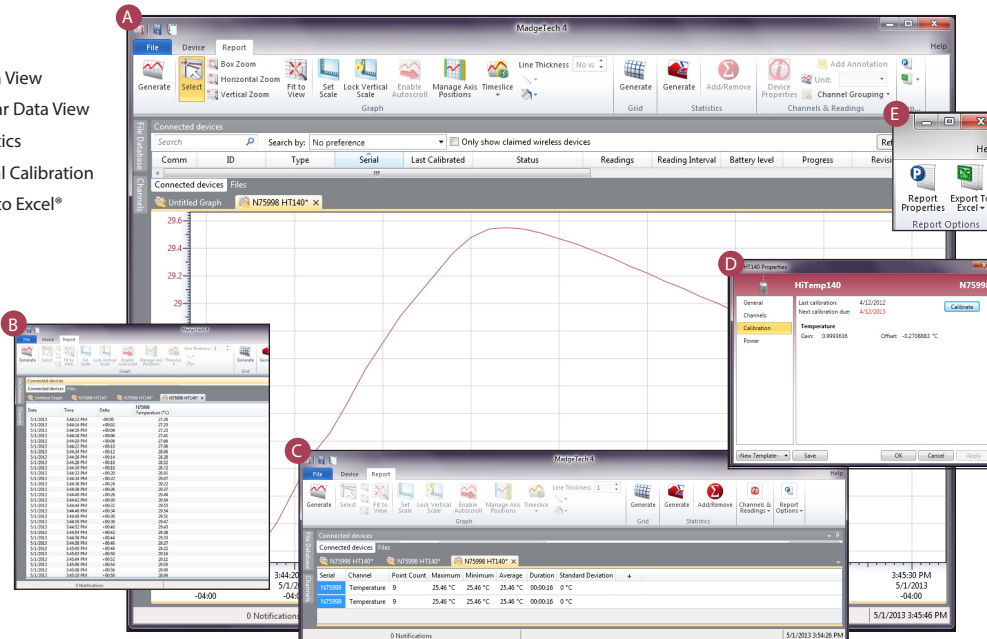

Product Specifications

Delta Manager Software Package 20631

USB Interface Docking Station

Delta Manager Software on USB Flash Drive

USB to Mini USB Cable

Model 20631

- USB Interface Docking Station
- Delta Manager Software on USB Flash Drive
- USB to Mini USB Cable

Key

- A** Graph View
- B** Tabular Data View
- C** Statistics
- D** Digital Calibration
- E** Copy to Excel®

Software Features:

- Multiple graph overlay
- Statistics
- Digital calibration
- Zoom in/ zoom out
- Lethality equations (F0, PU)
- Mean Kinetic Temperature
- Full time zone support
- Data annotation
- Min./Max./Average lines
- Data table view
- Automatic report generation
- Summary view
- Multilingual